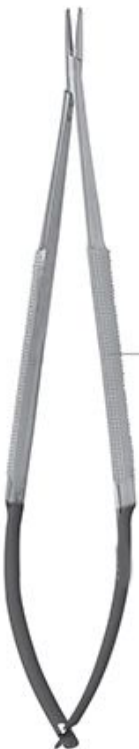

CASTROVIJEO-BARRAQUER NEEDLE HOLDER WITHOUT LOCK WITH TUNGSTEN CARBIDE JAWS

- 16.360 - 13CM/5" - Straight
- 16.361 - 18CM/7" - Straight
- 16.362 - 21CM/8" - Straight

- 16.370 - 13CM/5" - Curved
- 16.371 - 18CM/7" - Curved
- 16.372 - 21CM/8" - Curved