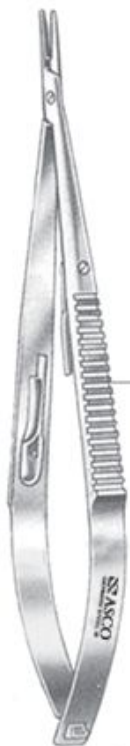

NEEDLE HOLDERS

CASTROVIJEO NEEDLE HOLDER WITH LOCK

- 16.500 - 13CM/5" - Straight
- 16.501 - 15CM/6" - Straight
- 16.502 - 18CM/7" - Straight
- 16.503 - 20CM/8" - Straight

- 16.510 - 13CM/5" - Curved
- 16.511 - 15CM/6" - Curved
- 16.512 - 18CM/7" - Curved
- 16.513 - 20CM/8" - Curved