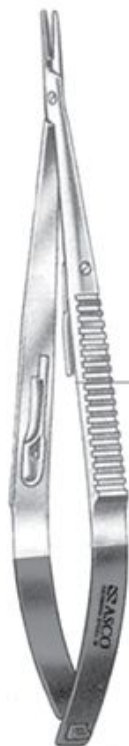

- 16.020 - 14CM/5.5"
- 16.021 - 15CM/6"
- 16.022 - 18CM/7"
- 16.023 - 20CM/8"
- 16.024 - 23CM/9"
- 16.025 - 25CM/10"
- 16.026 - 28CM/11"
- 16.027 - 30CM/12"

DEBAKEY NEEDLE HOLDER

- 16.050 - 12CM5"
- 16.051 - 15CM/6"
- 16.052 - 18CM/7"
- 16.053 - 20CM/8"
- 16.054 - 23CM/9"
- 16.055 - 25CM/10"
- 16.056 - 28CM/11"
- 16.057 - 30CM/12"

**DIETRICH / RYDER
NEEDLE HOLDER**

16.150 - 13CM/5"
16.151 - 15CM/6"
16.152 - 18CM/7"
16.153 - 20CM/8"
16.154 - 23CM/9"

**DIETRICH / RYDER
NEEDLE HOLDER
WITH TUNGSTEN
CARBIDE JAWS**

16.170 - 13CM/5"
16.171 - 15CM/6"
16.172 - 18CM/7"
16.173 - 20CM/8"
16.174 - 23CM/9"

**STERNAL WIRE
NEEDLE
HOLDER / TWISTER**

16.200 - 15CM/6"
16.201 - 18CM/7"
16.202 - 20CM/8"

**STERNAL WIRE
NEEDLE HOLDER /
TWISTER WITH
TUNGSTEN
CARBIDE JAWS**

16.210 - 15CM/6"
16.211 - 18CM/7"
16.212 - 20CM/8"

**HOLDING
FORCEP**

16.250 - 7"

NEEDLE HOLDERS

CASTROVIJEO NEEDLE HOLDER WITH LOCK

- 16.500 - 13CM/5" - Straight
- 16.501 - 15CM/6" - Straight
- 16.502 - 18CM/7" - Straight
- 16.503 - 20CM/8" - Straight

- 16.510 - 13CM/5" - Curved
- 16.511 - 15CM/6" - Curved
- 16.512 - 18CM/7" - Curved
- 16.513 - 20CM/8" - Curved