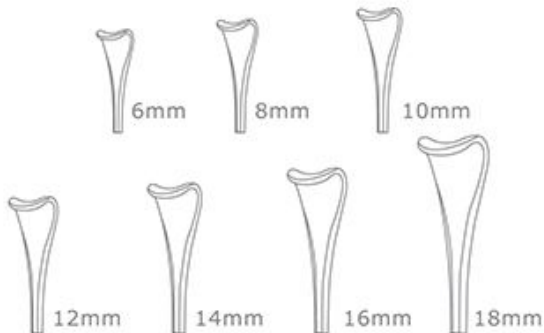

## HAND HELD RETRACTORS

**SINGLE HOOK  
RETRACTOR**

17.001 - 15CM/6"

**DOUBLE HOOK  
RETRACTOR**

17.002 - 15CM/6"

**SKIN HOOK**

17.010 - 20CM/8" FINE  
17.011 - 20CM/8" MEDIUM  
17.012 - 20CM/8" STURDY  
17.013 - 20CM/8" DOUBLE

**DESMARRS EYELID  
BLUNT RETRACTOR**

	Length	Width
17.020 - 15CM/6"		8mm
17.021 - 15CM/6"		10mm
17.022 - 15CM/6"		12mm
17.023 - 15CM/6"		14mm
17.024 - 15CM/6"		16mm

**MINI LANGENBACK  
RETRACTOR**

	Length	Width
17.030 - 15CM/6"		10X6mm
17.031 - 15CM/6"		17X5mm
17.032 - 15CM/6"		20x6mm
17.033 - 15CM/6"		22X8mm

## HAND HELD RETRACTORS

**CUSHING EYELID  
TYPE RETRACTOR**

	Length	Width
17.050	- 23CM/9"	6mm
17.051	- 23CM/9"	8mm
17.052	- 23CM/9"	10mm
17.053	- 23CM/9"	12mm
17.054	- 23CM/9"	14mm
17.055	- 23CM/9"	16mm
17.056	- 23CM/9"	18mm

### MINI DEAVARS RETRACTOR

	Length	Width
17.200 - 18CM/7"		10mm
17.201 - 18CM/7"		15mm
17.202 - 18CM/7"		25mm