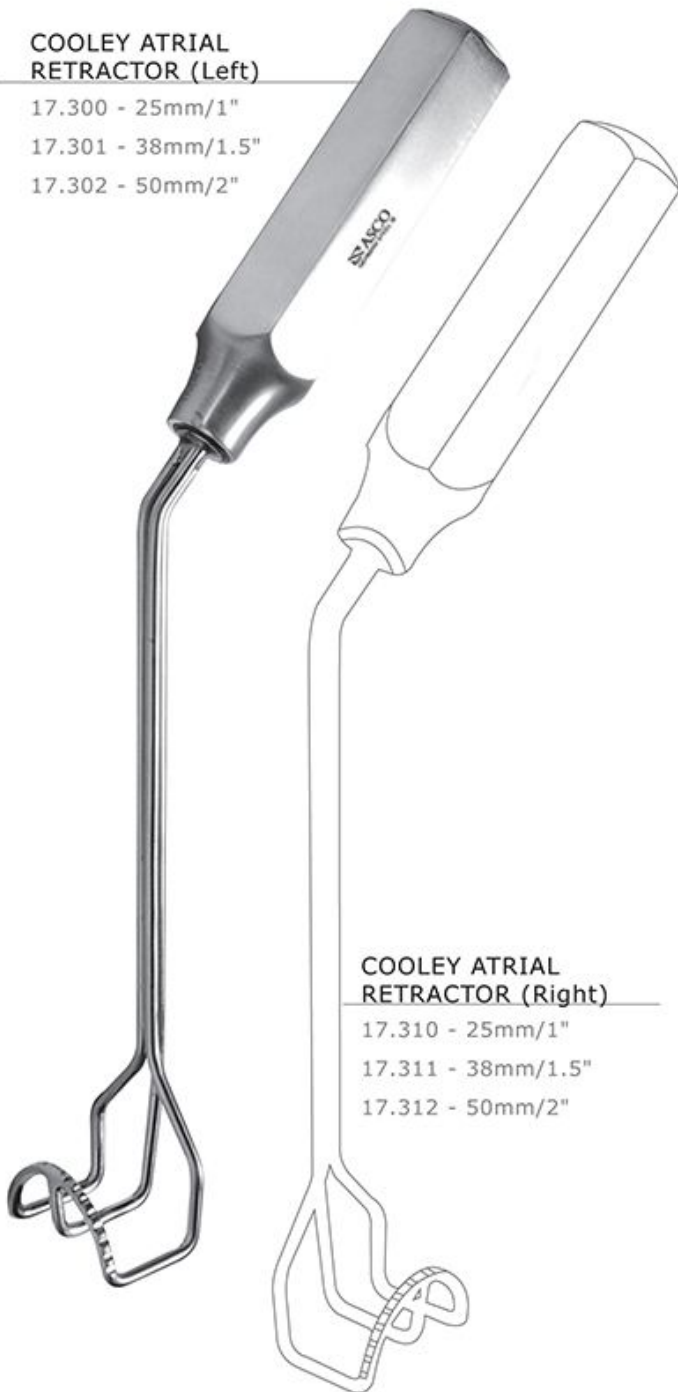

17.251 - 13CM/5"

**FARABUF RETRACTOR, DOUBLE ENDED**

17.260 - 15CM/6"

**MINI FARABUF RETRACTOR**

17.261 - 12CM/5"

**ROSS AORTIC RETRACTOR**

17.320 - SIZE 1

17.321 - SIZE 2

17.322 - SIZE 3

17.323 - SIZE 4

17.324 - SIZE 5

17.325 - SIZE 6

### COOLEY ATRIAL RETRACTOR (Left)

- 17.300 - 25mm/1"
- 17.301 - 38mm/1.5"
- 17.302 - 50mm/2"

### COPPER MALLEABLE RETRACTOR

	Length	Width
17.400	30CM/12"	25mm/1"
17.401	30CM/12"	32mm/1.25"
17.402	30CM/12"	38mm/1.5"
17.403	30CM/12"	40mm/1.75"
17.404	30CM/12"	50mm/2"
17.405	30CM/12"	56mm/2.25"
17.406	30CM/12"	62mm/2.5"
17.407	30CM/12"	68mm/2.75"
17.408	30CM/12"	75mm/3"