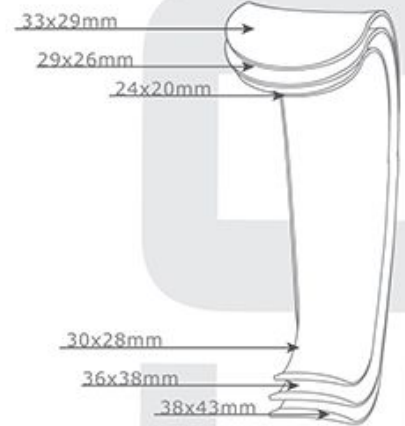

### MINI DEAVARS RETRACTOR

	Length	Width
17.200 - 18CM/7"		10mm
17.201 - 18CM/7"		15mm
17.202 - 18CM/7"		25mm

### HARRINGTON RETRACTOR

	Length	Blade
17.230 - 32CM	12.5"	127x40mm
17.231 - 32CM	12.5"	127x62mm

## HAND HELD RETRACTORS

**CZERNY RETRACTOR**

17.240 - 23CM/9"

**MINI CZERNY RETRACTOR**

17.241 - 15CM/6"

**ROUX 'C' SHAPE DOUBLE ENDED RETRACTOR (SET OF 3PCS)**

17.250

**MINI ROUX RETRACTOR**

17.251 - 13CM/5"

**FARABUF RETRACTOR, DOUBLE ENDED**

17.260 - 15CM/6"

**MINI FARABUF RETRACTOR**

17.261 - 12CM/5"

**ROSS AORTIC RETRACTOR**

17.320 - SIZE 1

17.321 - SIZE 2